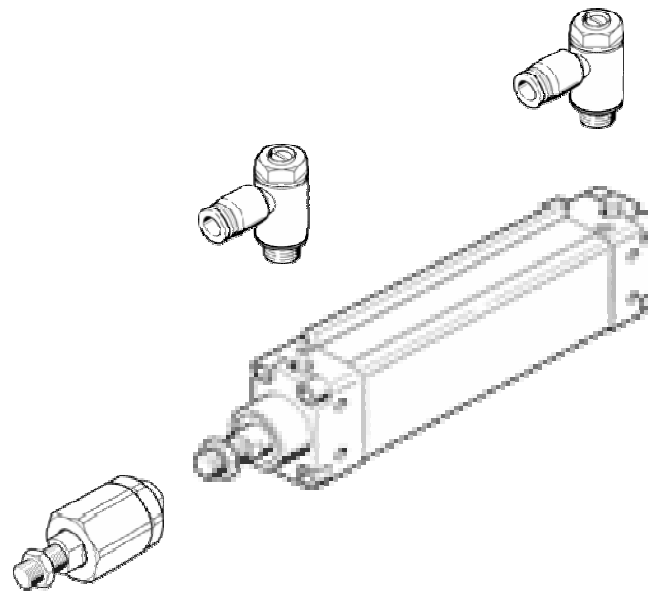

**FESTO**

<b>Switch Sorter</b>		
<b>C/U Code</b>	<b>Description</b>	<b>Qty</b>
FPC	Flat Cylinder 40mm dia x 35mm stroke	1
CV	One-way flow control valve	2
RC	Self-Aligning rod coupler	1

18/03/2009