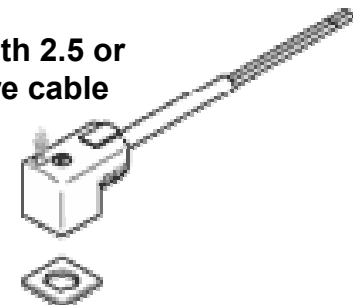

FESTO

Sol Valve Options		
C/U Code	Description	Comments
BP	Basic plug. Customer to wire. No LED	
IS	Illuminating seal for Basic plug	
FIT 20	Plug with 2.5 metre cable. With LED	Use with XU-1500
FIT 21	Plug with 10 metre cable. With LED	Use with XU-1500
FIT 22	Plug with 2.5 metre cable. With LED	Bags of 10 off only
FIT 23	Inscription Label for cable	

IMPORTANT Standard Plug with cable 5 metres. Please ensure you delete the standard choice from kit order if using any of these options

Basic plug & Illuminating seal

Inscription Label for cable

Plug with 2.5 or 10 metre cable