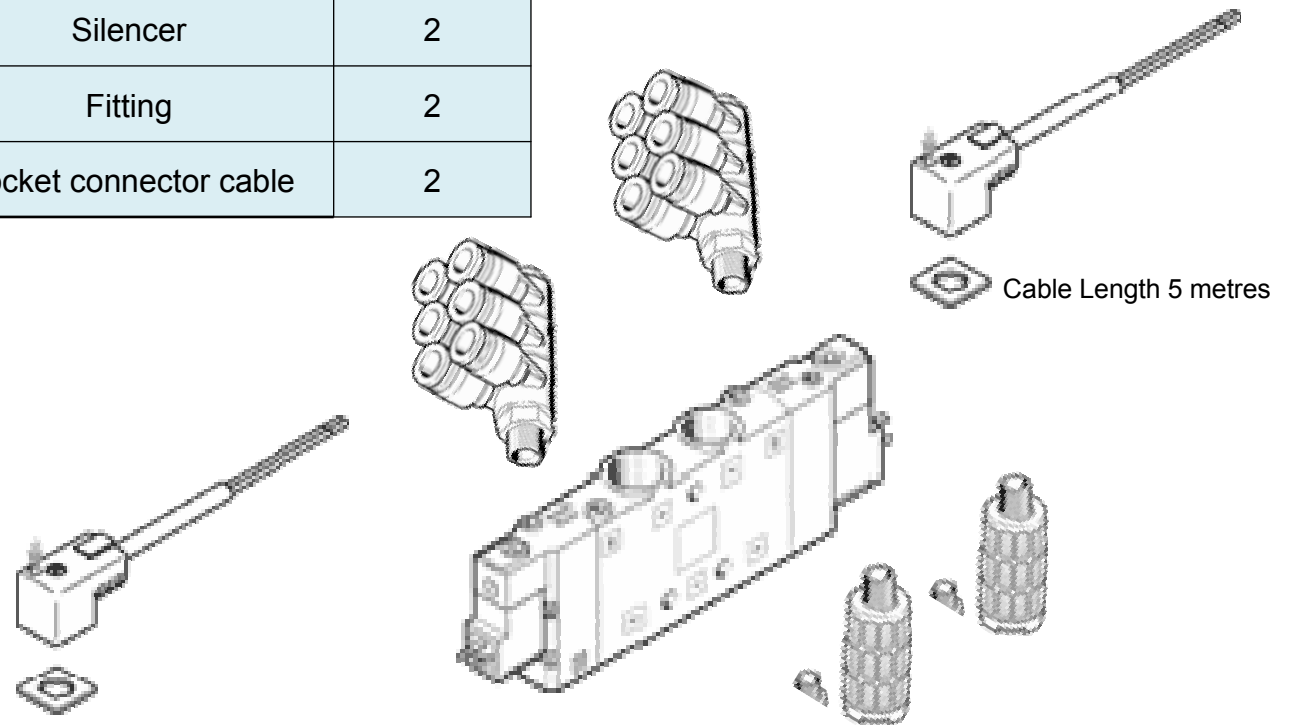

FESTO

XU-1500 Valve		
C/U Code	Description	Qty
SV10	Double solenoid valve	1
SIL 1	Silencer	2
FIT 8	Fitting	2
SCC 1	Socket connector cable	2

18/03/2009